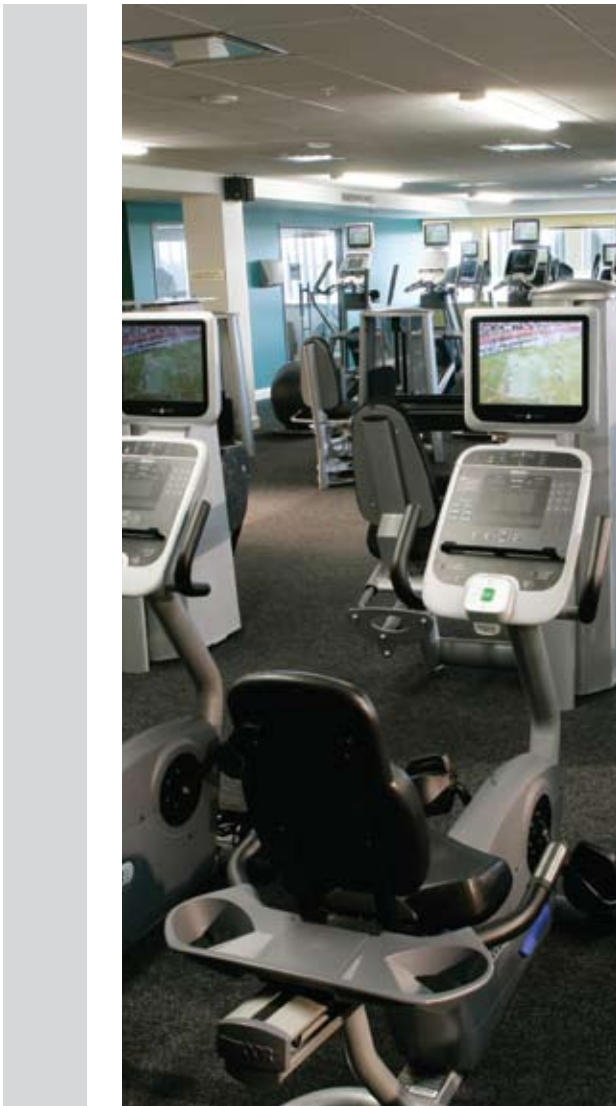

**WORLD CLASS
CONNECTIONS**

Choose from our eight conference, banqueting and private dining suites, carefully designed to accommodate the most spectacular or intimate events. Each room features outstanding business facilities including a dedicated business centre, high-speed internet access, audiovisual equipment and a concierge service.

Take advantage of our spacious variety of guest rooms, from superior rooms to suites, some equipped with balconies and additional working space for larger groups

**FEEL READY
FOR ANYTHING**

Work up a sweat or kick back and relax in our Clann Fitness & Leisure Club. Located within the hotel, it features all the latest cardiovascular equipment, a swimming pool, sauna, steam room and hydrotherapy jets... in fact, just about everything you could possibly need to stay looking and feeling your very best.

For a fully indulgent experience, visit the Day Dream Spa. Take your pick from an enticing wish-list of beauty, anti-ageing and wellness treatments or sample the exciting Power Plate. The spa includes eight treatment rooms, full service hair salon, luxury spa with relaxation lounge, nail bar and body sculpting studio.