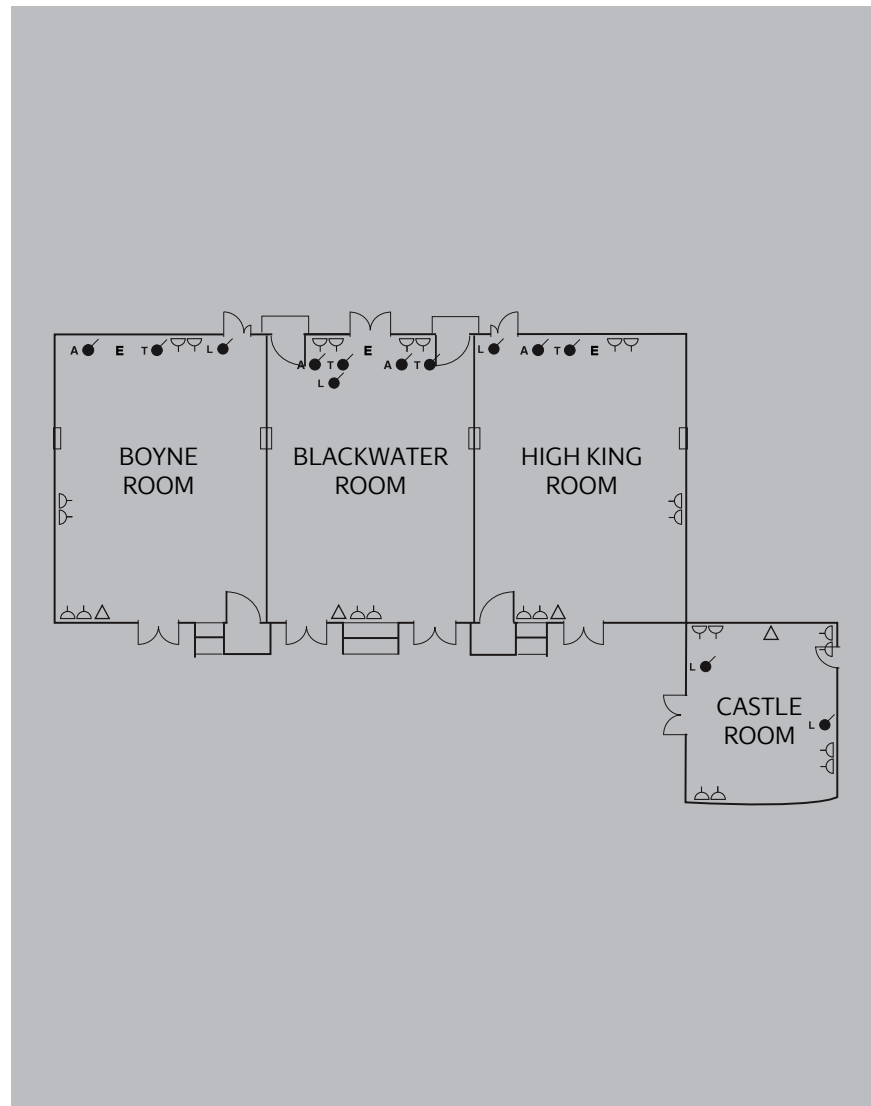

**FIRST FLOOR
MEETING ROOMS**

Our first floor meeting rooms provide additional options, including more intimate meetings of 12 people boardroom style through to 255 theatre style. All suites are fully air conditioned and include dimmer control lighting.

- A ● AUDIO
- L ● LIGHTING
- V ● VENTILATION
- T ● TEMPERATURE
- ⏏ POWER POINT - 13 AMP
- TV TV POINT
- ⏏ 3 PHASE SUPPLY
- △ TELEPHONE/FAX POINT
- ▬ WINDOW OR GLAZED SCREEN
- ⏏ 32 AMP SUPPLY
- E ELECTRIC SCREEN