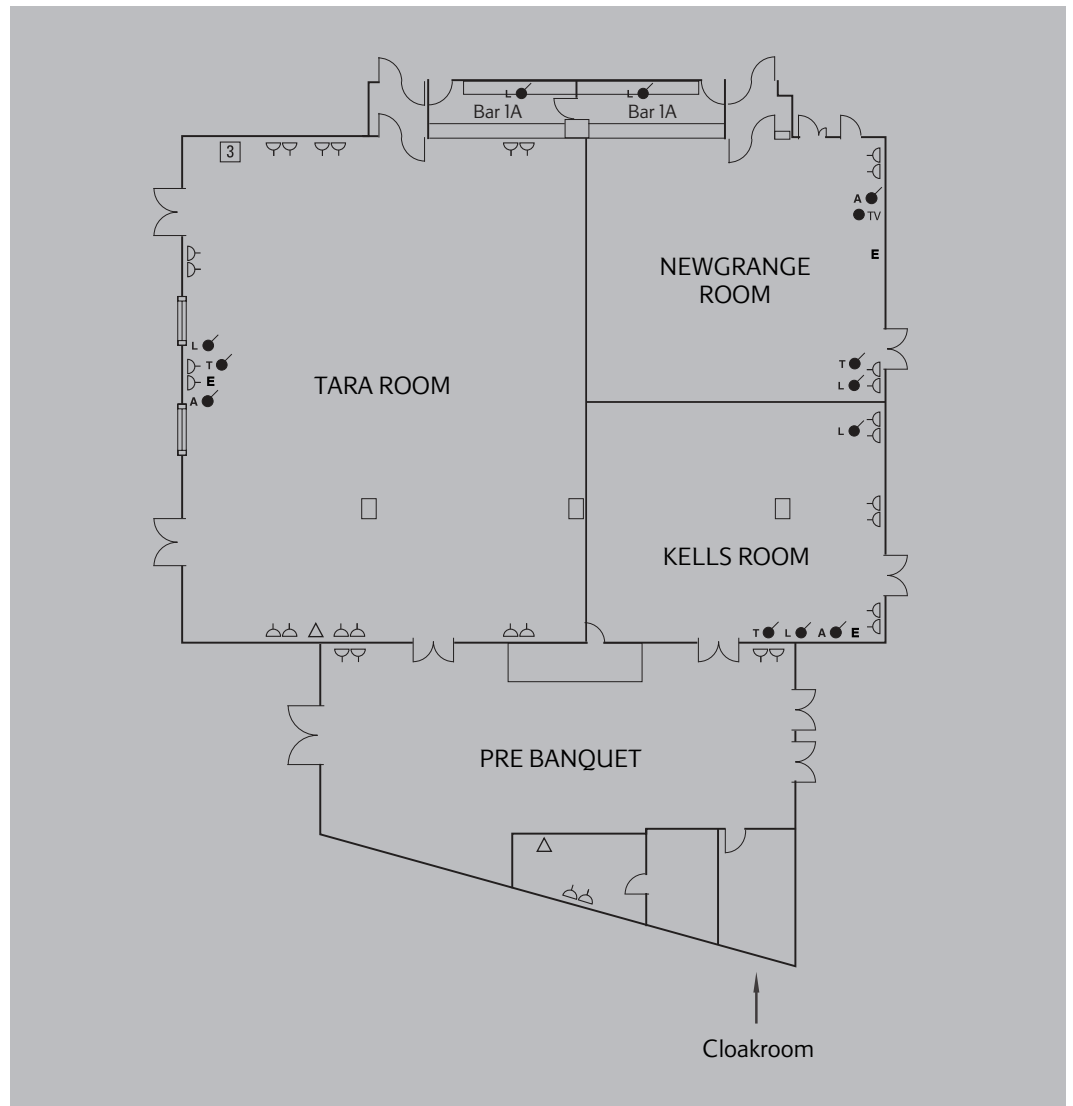

THE RATH BALLROOM

This impressive ballroom is located on the ground floor and can seat up to 540 theatre style or 350 for a banquet dinner. The room features plenty of natural daylight, air conditioning and the very latest audio-visual equipment.